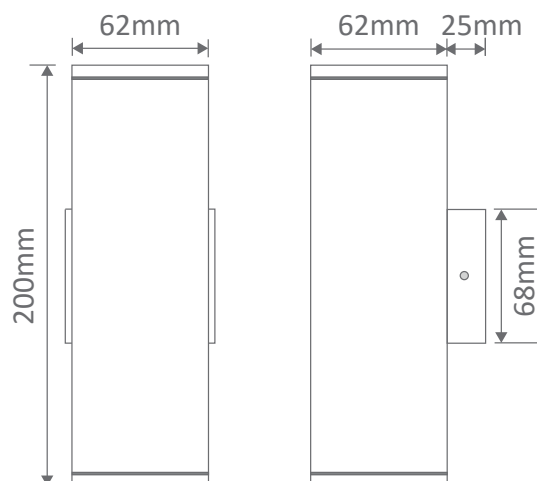

ALPHA-2 Up/Down Wall Light

Description

The ALPHA-2 is a modern, exterior wall-mounted direct/indirect-light exuberating quality, efficiency and performance. Constructed from Pure 6063 Grade Aluminium, and completed with a Natural Clear Anodised Finish, the ALPHA-2 is not only visually appealing, but offers greater resistance to weather exposure. The ALPHA-2 is available with a high-performance 2 x 6W GU10 replaceable lamps (dimmable*) or without.

Specification Features

Input Voltage:	240V AC
Power (W):	12W (when supplied with lamps)
IP rating (IP):	65
Lumens (lm):	Warm White 3000K - 2 x 450lm White 5000K - 2 x 500lm
LED type:	GU10
CCT:	3000K - 5000K
CRI:	≥80
Beam angle (°):	60°
Dimmable:	Yes*
Lifespan (hrs):	40,000hrs

* Tested on the Domus dimmer series. May work on others but not tested.

Diagrams / Additional

Item No.	Variant			Colour Temp
	Blk	Alu	Wht	
ALPHA-2-WB	19131	19133	19132	TRIO
	19795	19402	19798	3000K
	19796	19403	19799	5000K
	19794	19397	19797	Body Only